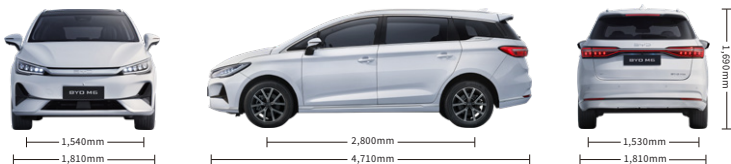

CONFIGURATIONS

New Energy		
Portable Charging Cable (Mode 2)	o	o
V2L Function	•	•
V2L Discharge Adapter	o	o
7KW Charger	o	o
Regenerative Braking	•	•
Safety & Security		
Front airbags - driver & front passenger	•	•
Side airbags - driver & front passenger	•	•
Side curtain airbags - front & rear	•	•
Front row limited force seat belts	•	•
Mid row non pretensioned limited force seat belts	•	•
Rear row non pretensioned limited force seat belts	•	•
Seat belt reminder - front & rear	•	•
Tyre Pressure Monitoring System (TPMS)	•	•
ISOFIX Child restraint anchorage points	•	•
Anti-lock Braking System (ABS)	•	•
Electric Parking Brake System (EPB)	•	•
Electronic Stability Control (ESC)	•	•
Traction Control System (TCS)	•	•
Electronic Brake Force Distribution (EBD)	•	•
Vehicle Dynamic Control System	•	•
Hill Hold Control (HHC)	•	•
Brake Disc Wiping System (BDW)	•	•
Coordinated Regenerative Braking System (CRBS)	•	•

DIMENSIONS