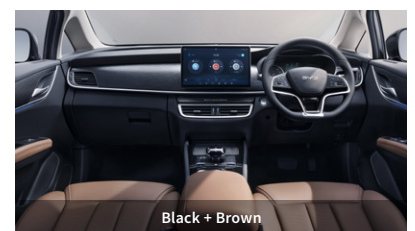

INTERIOR COLOR