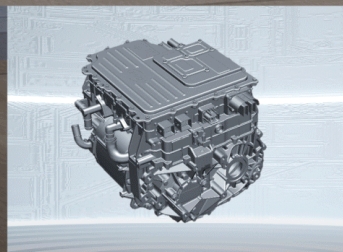

8-in-1 Electric Powertrain

Space and energy efficiency with the BYD's first mass-produced integrated system.